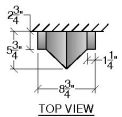

09.20.23
Kassandra Bishop

Specifications
Description:
Custom Elongated Prism Face Wall Sconce. Stainless steel construction.

Dimensions:
Approx. 72" h x 8.75" w x 5.75" deep.

Lamping:
42w Integrated 3000K LED lamping, 120 volt, 5905 lumens @ the source for wet location. Standard phase dimming.

Diffuser:
Opal acrylic diffuser

Finish:
Chrome powder coat finish

Note
UltraLights reserves the right to change specifications as necessary at any time without prior notice.

Copyright © 2023 UltraLights Architectural Lighting, Inc.

Approved by: _____ Date: _____

project name / location:
SILVER DINER-WHITE MARSH, MD.

specifier name / location:
CORE DESIGN/WASHINGTON D.C.

quote #: **23-181**

date: **9/18/2023 3:38 PM**

scale: 3/4" = 1'-0" rev: **2** drawn by: **KBH**