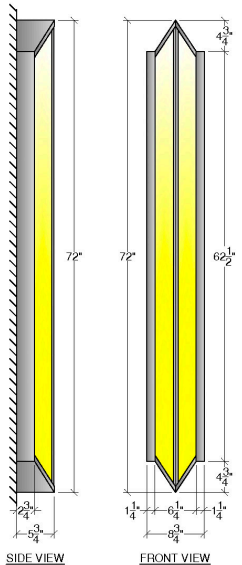

09.20.23
Kassandra Bishop

Specifications
Description:
Custom Elongated Prism Face Wall Sconce. Stainless steel construction.

Dimensions:
Approx. 72" h x 8.75" w x 5.75" deep.

Lamping:
42w Integrated 3000K LED lamping, 120 volt, 5905 lumens @ the source for wet location. Standard phase dimming.

Diffuser:
Opal acrylic diffuser

Finish:
Chrome powder coat finish

Note
UltraLights reserves the right to change specifications as necessary at any time without prior notice.

Copyright © 2023 UltraLights Architectural Lighting, Inc.

Approved by: _____ Date: _____

project name / location:
SILVER DINER-WHITE MARSH, MD.

specifier name / location:
CORE DESIGN/WASHINGTON D.C.

quote #: **23-181**

date: **9/18/2023 3:38 PM**

scale: 3/4" = 1'-0" rev: **2** drawn by: **KBH**