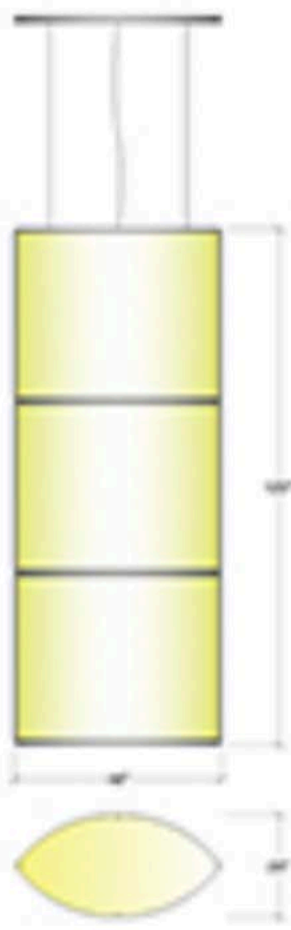

UltraLights “BIG”

Almost any size & finish

joekrauslighting 

301-537-5808

joe@joekrauslighting.com

www.joekrauslighting.com

10' Tall Sail

Custom 10' Tall SAIL Pendant

7 11 W X 1 1/2 H

UltraLights

© 2014 UltraLight Inc. All rights reserved. For more information, visit www.ultralightinc.com

Custom 120 in. Sail Pendant

joe kraus lighting 

301-537-5808

joe@joekrauslighting.com