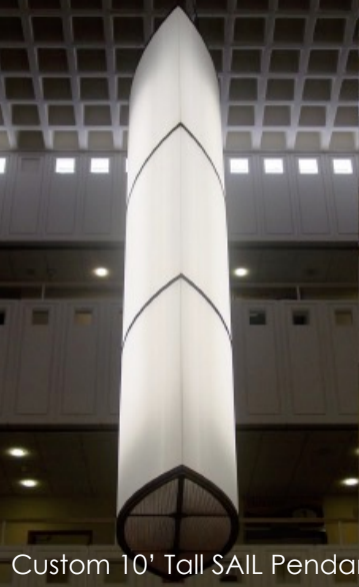

Custom 10' Tall SAIL Pendant