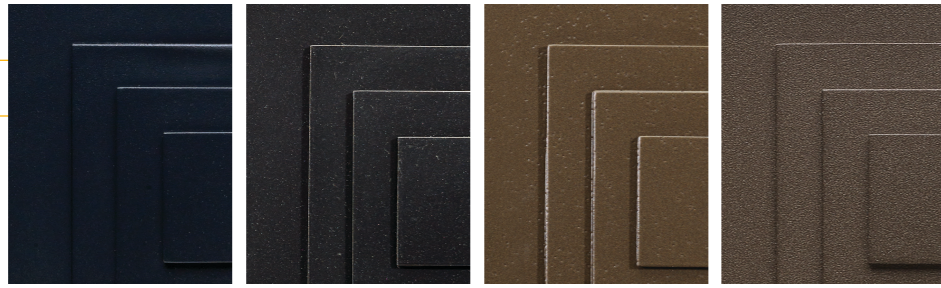

# METAL FINISHES

BK ▶ Black    BP ▶ Black Pearl    BA ▶ Bronze Age    CB ▶ Cast Bronze

standard

CH ▶ Chestnut    CR ▶ Chrome    CS ▶ Corten Steel    DI ▶ Dark Iron    EB ▶ Empire Bronze

MB ▶ Medieval Bronze    NB ▶ New Brass    SP ▶ Satin Pewter    SS ▶ Smoked Silver    SB ▶ Smokey Brass