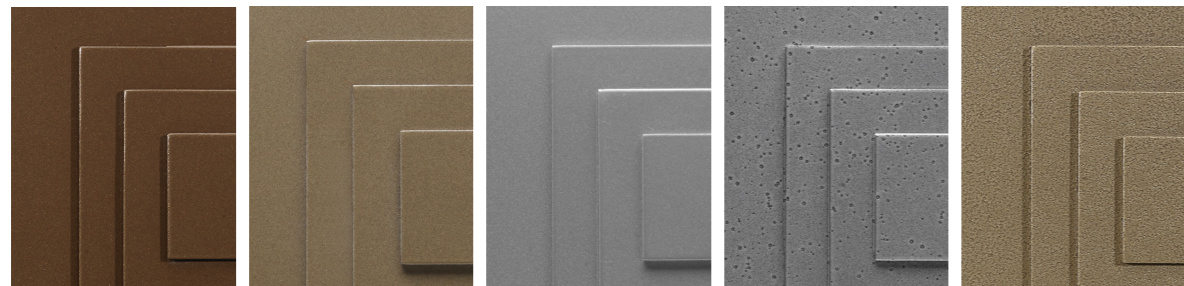

# METAL FINISHES

BK ▶ Black    BP ▶ Black Pearl    BA ▶ Bronze Age    CB ▶ Cast Bronze

standard

CH ▶ Chestnut    CR ▶ Chrome    CS ▶ Corten Steel    DI ▶ Dark Iron    EB ▶ Empire Bronze

MB ▶ Medieval Bronze    NB ▶ New Brass    SP ▶ Satin Pewter    SS ▶ Smoked Silver    SB ▶ Smokey Brass