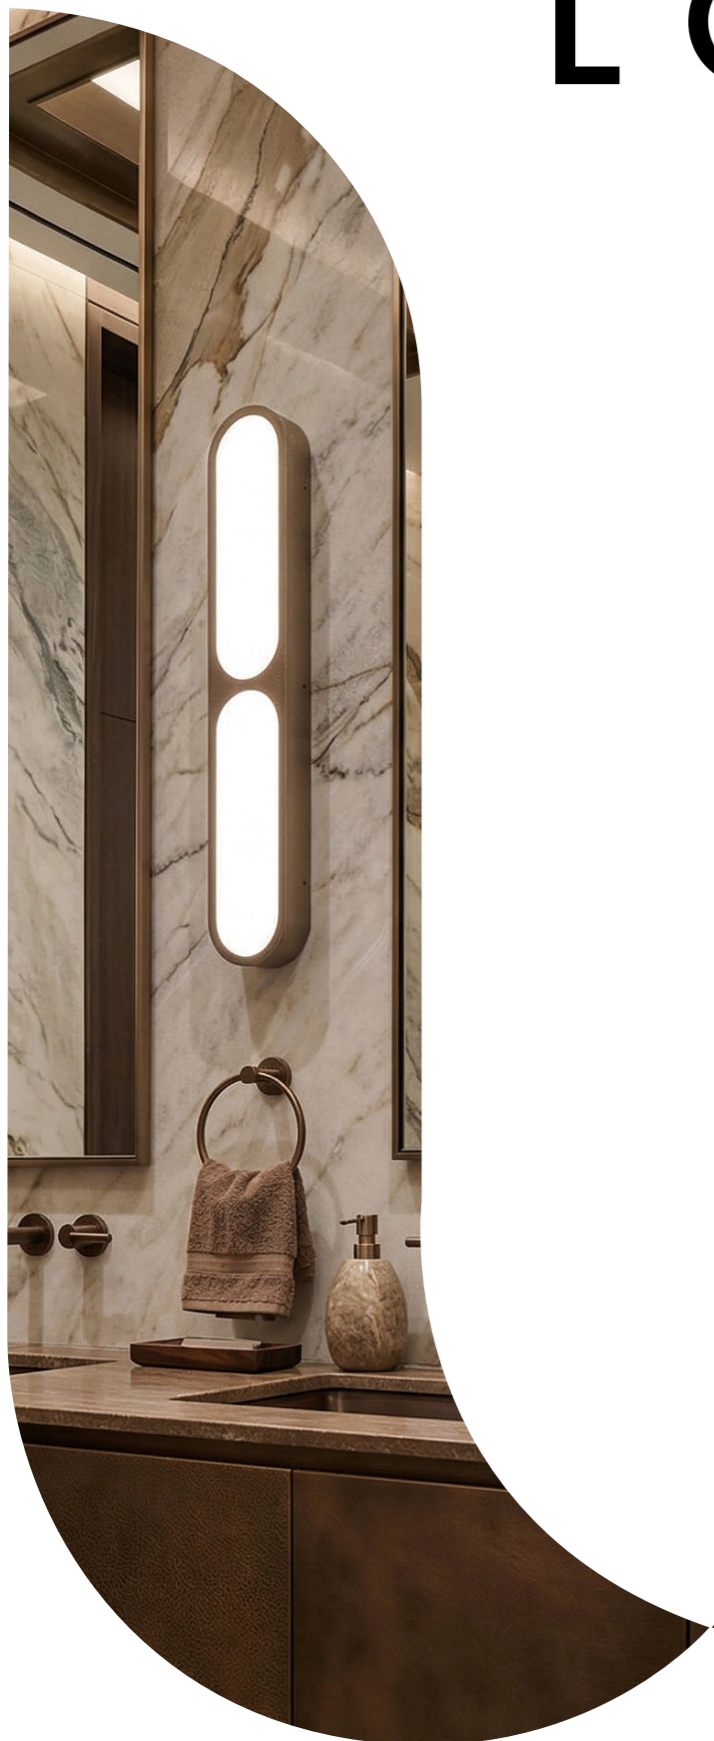

LOOKBOOK  
2026

UltraLights

Magna 24529

Metro 24526

**REACH THE HEART OF YOUR UNIQUE VISION**

with beautifully crafted lighting from UltraLights. Every fixture is American-made and built to order in Tucson, Arizona and is easy to modify to meet your needs.