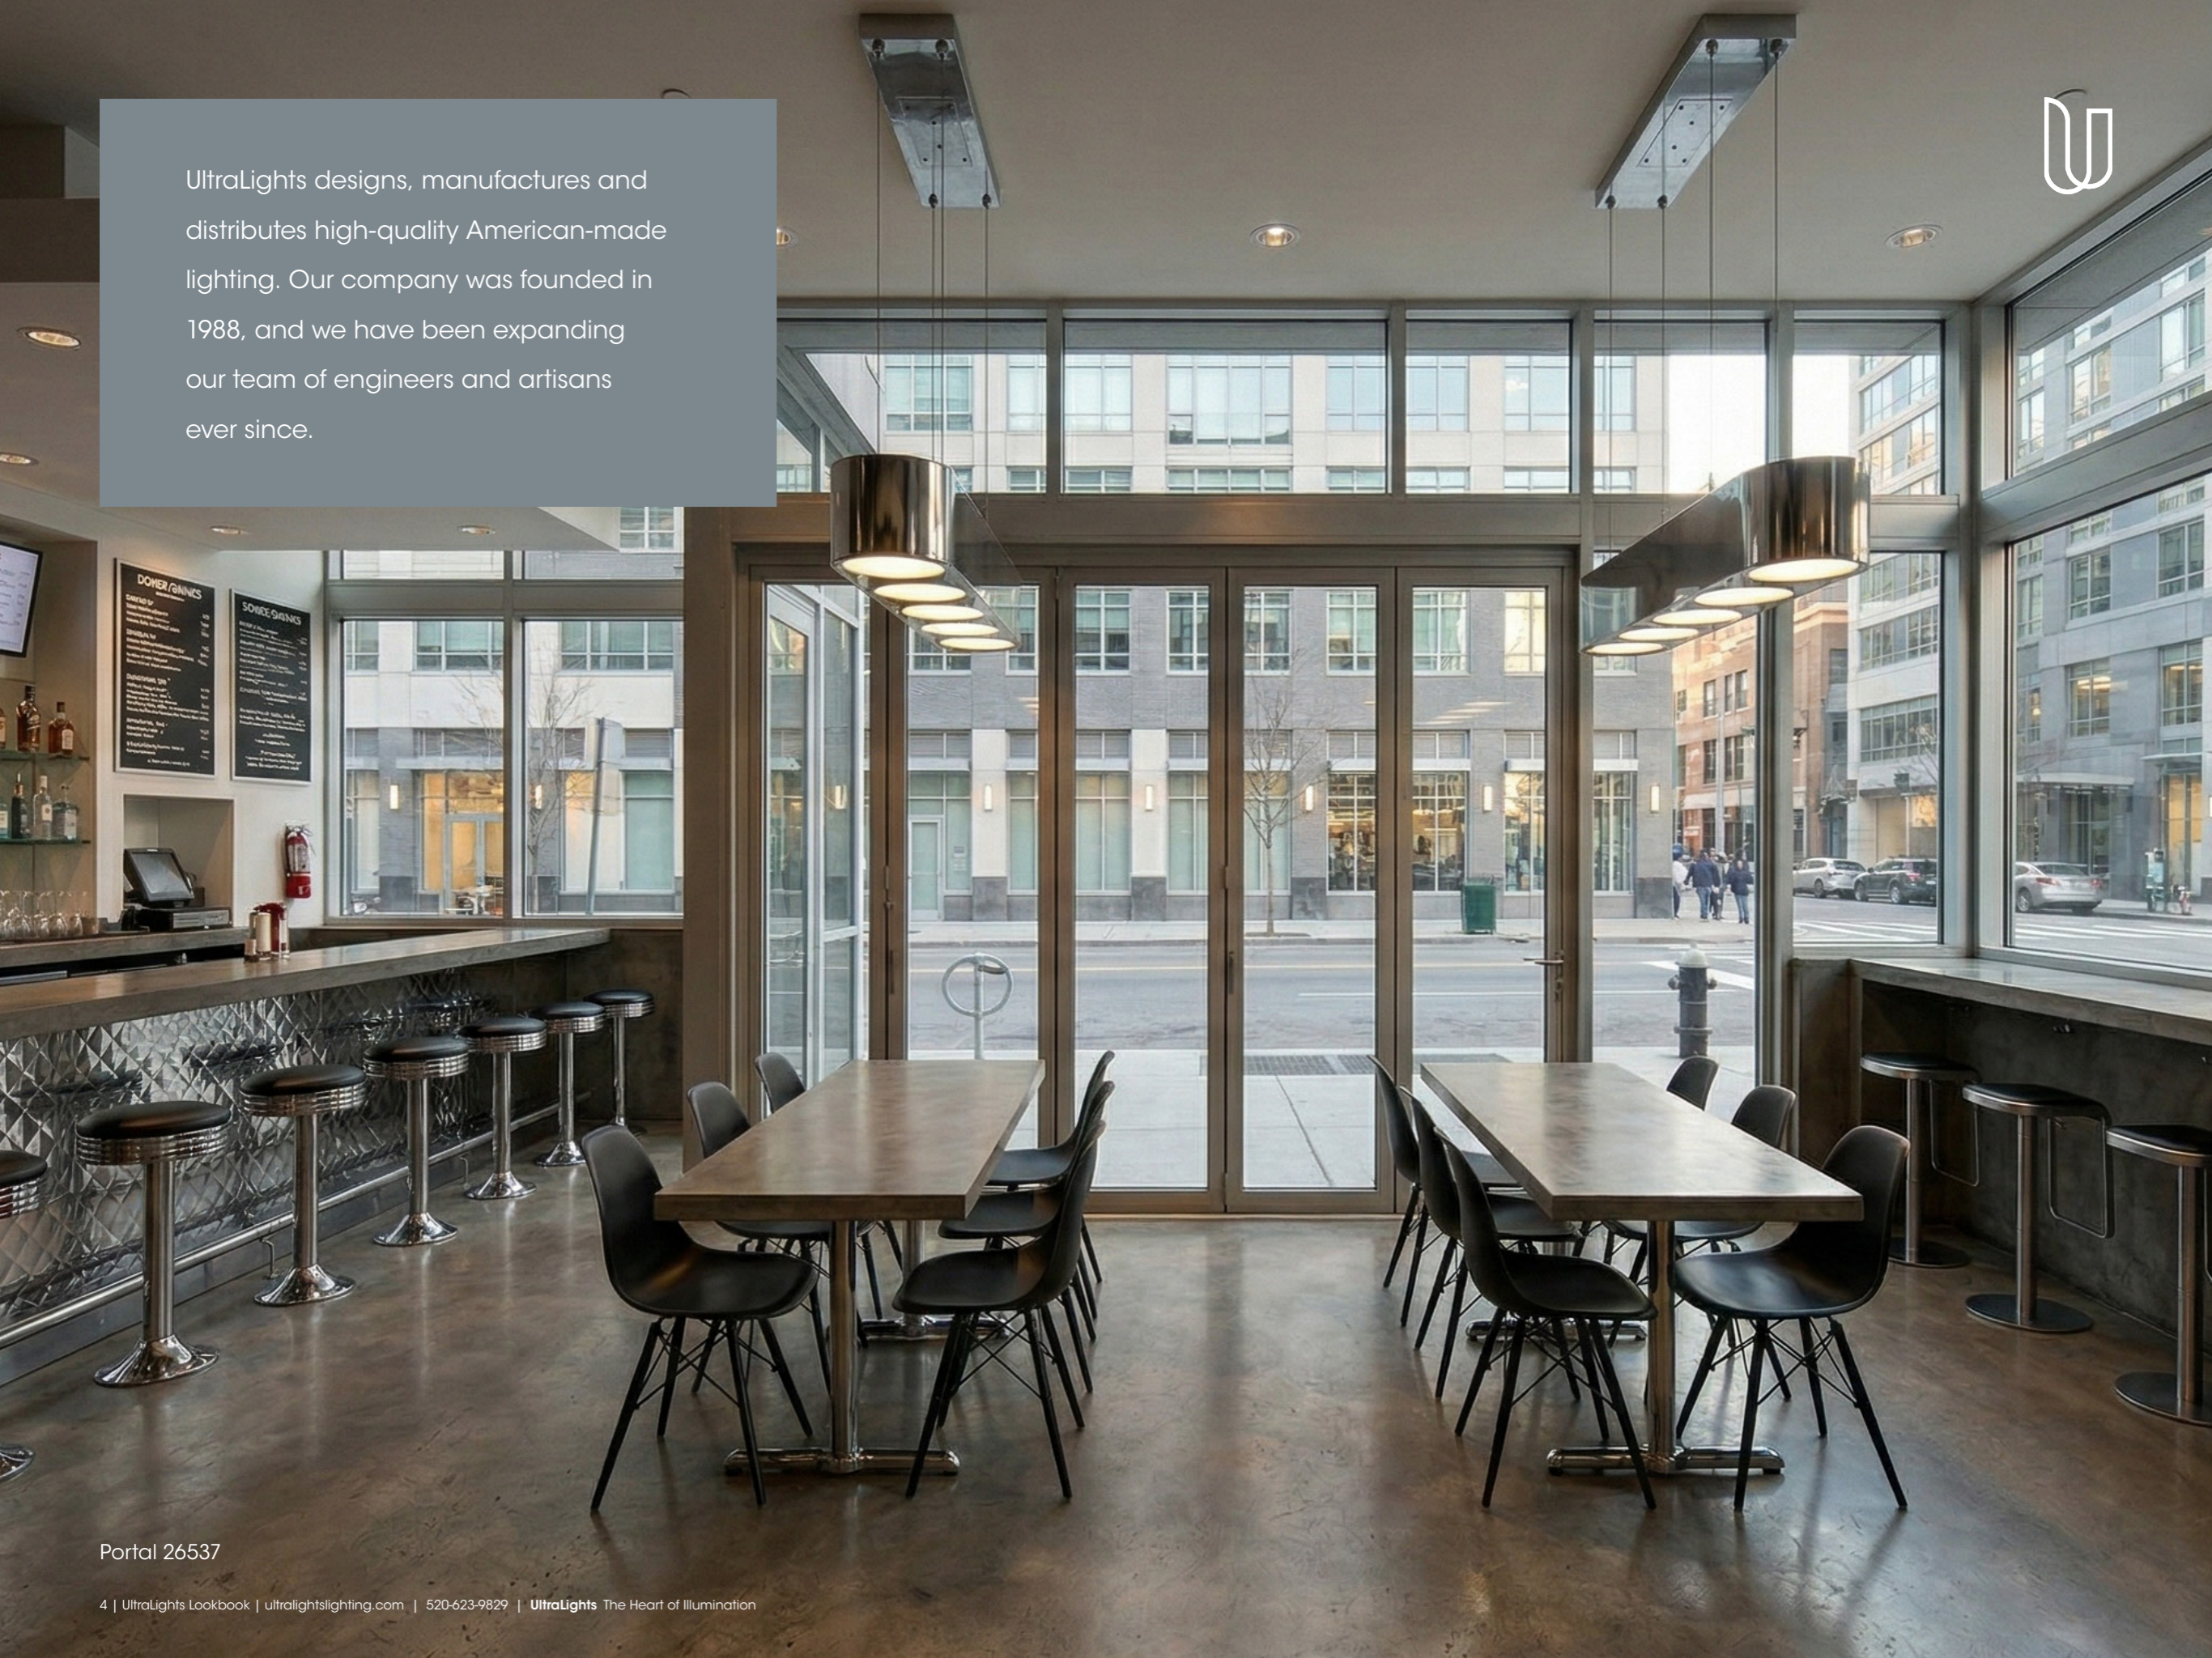

UltraLights designs, manufactures and distributes high-quality American-made lighting. Our company was founded in 1988, and we have been expanding our team of engineers and artisans ever since.

Portal 26537